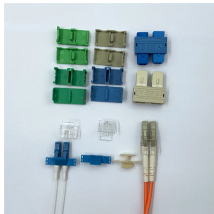

This article will explain the BiDi optical transceiver, analyze its advantages and disadvantages, discuss applicable application scenarios, and introduce the various common types of ...