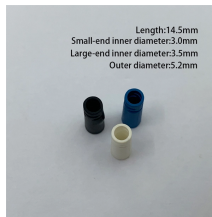

Get the best quality cable trays in Bhutan at affordable prices only at Hutaib Electricals.