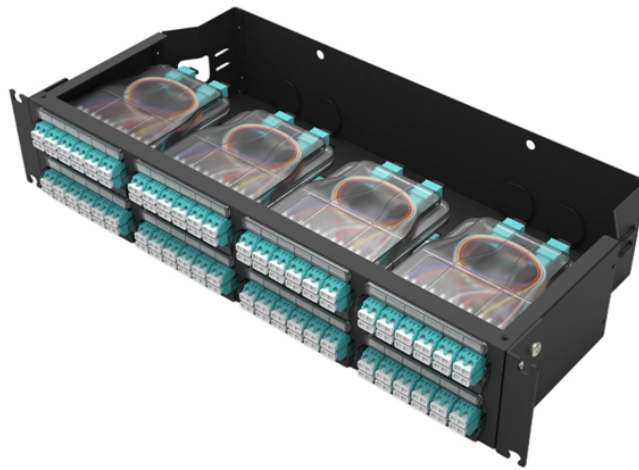

Best strong power distribution box

Best strong power distribution box

Hey there! If you're scratching your head over which distribution box to pick for your home or project this year, you're not alone. These unsung heroes of your electrical setup are like the nerve ...

Lex Products offers a full range of portable power distribution boxes and units, specifically engineered for indoor and outdoor use for the entertainment, industrial and military industries. Our power distribution ...

When selecting a power distribution box, assess your typical loads, generator size, and outdoor exposure. A box with a robust inlet, multiple GFCI outlets, and weatherproof protection ...

For reliable, safe, and convenient power distribution on construction sites, events, and workshops, a quality electrical power distribution box is essential. This guide highlights five top options, ...

This article compiles top portable power distribution boxes suitable for job sites, events, and temporary power setups. It highlights key features like GFCI protection, rugged enclosures, and ...

Need reliable power solutions? Discover the top 10 distribution boxes with GFCI outlets, weatherproof builds, and expandable setups. Essential for contractors and outdoor events.