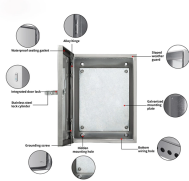

## Benin Plastic Optical Cable Distribution Box

Contribute to [annontopicmodel/unsupervised\\_topic\\_modeling](#) development by creating an account on GitHub.

We offer high-quality ODN network equipment, covering distribution boxes, joint boxes, cross-connect cabinets, etc., to meet the needs of fiber-to-the-home (FTTH) network construction, and are a ...

CommScope offers a complete line of easy-to-use access terminals, copper and fiber splice closures, patch closures and accessories to speed deployment.

A pre-assembled terminal distribution box is an ideal supporting device for the wiring between optical nodes and terminal equipment in fiber optic transmission networks.

Discover cable distribution boxes with IP65-IP67 waterproof ratings, ABS/PC materials, and CE certification. Ideal for outdoor telecom and cable management.

Fiber Optic Distribution Box, 6 Port Wall Mount Enclosure with 6 LC Duplex Adapters, Singlemode, FTTH, IP65 Waterproof Outdoor/Indoor Use - 8.27" x 5.31" x 1.57"

MegaTronix Technology Nigeria - Fiber Optic Components like Patch Cords, adapters, Attenuators in Lagos, Abuja, Port-Harcourt, Benin Edo State.

The plastic fiber distribution box is a kind of distribution box, providing convenient access to all the cables and wires. In addition, the plastic fiber distribution box can connect many optical fiber cables ...