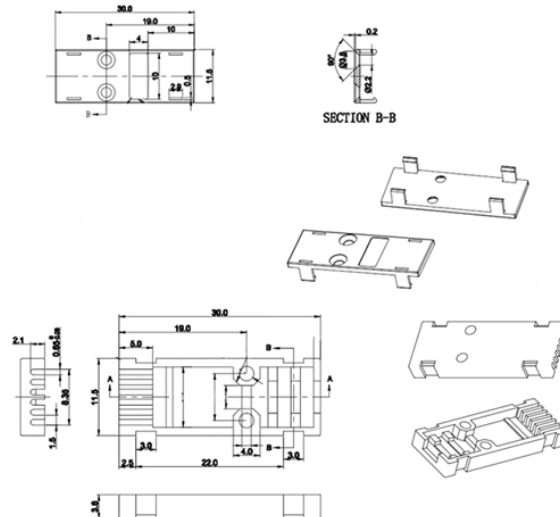

Benin Outdoor Server Rack Spot Price

Overview

What is an outdoor server rack?

An outdoor server rack or patch cabinet is a 19-inch cabinet that has four 19-inch mounting profiles. A outdoor server rack is a specialized enclosure designed to house servers and networking equipment in environments exposed to challenging weather conditions. These racks are engineered to protect sensitive electronic components from elements such as rain, dust, extreme temperatures, and even. IP Rated (NEMA) Outdoor Network Cabinets are purpose-built to withstand adverse conditions like water, dust, temperature fluctuations, and mechanical impacts. At Sturdx, we provide outdoor cabinets that merge resilience, functionality, and reliability. This guide delves into the features, benefits. Market Forecast By Form Factor (1U, 2U, 4U), By Data Center Type (Mid-Sized, Enterprise, Large Data Centers), By Tier Type (Tier 1, Tier 2, Tier 3, Tier 4), By Services (Design and Consulting, Installation and Deployment, Support and Maintenance), By Industry (Banking, Financial Services and. A 19 inch outdoor cabinet for your network! If you want to install a network installation on a large site, you might consider