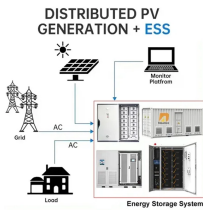

With our cable trays with integrated ends, Trayco® is constantly looking for solutions that increase our customers' competitiveness due to their capacity, light weight (L) or ease of assembly.

Buy Cable Management Cable Tray, Wire Tray & Cable Baskets. The perfect cable management solution. Shop Today!