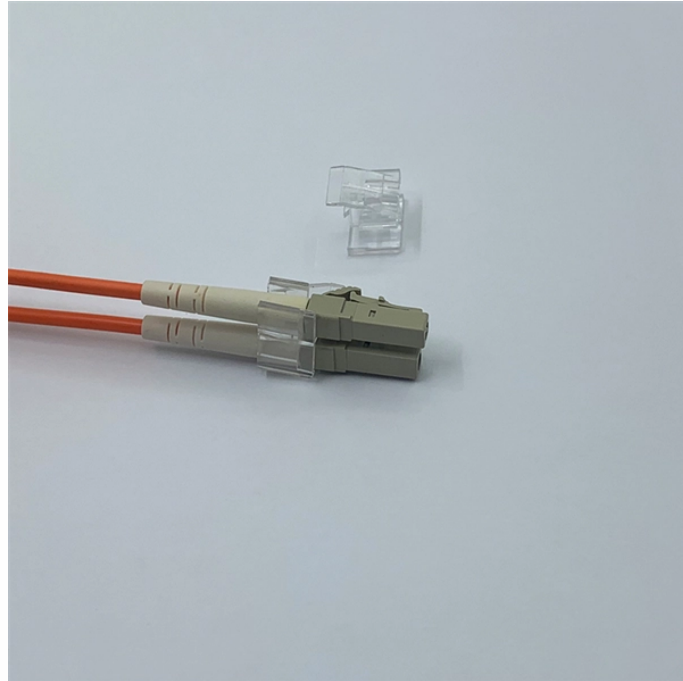

## Belgian LPO optical module NRZ

QEPT 4-TRX 100G NRZ 100 Gb/s High-Speed Optical Pluggable Module HIGH PERFORMANCE UNDER EXTREME CONDITIONS, the Amphenol AOP 28Gbps extended temperature " Quad ...

It builds on IEEE 802.3 and OIF CEI-112G-LINEAR-PAM4 specifications. It enables Ethernet-like links with 1, 2, 4, or 8 lanes for data centers, using low power, high port density, low cost, and low latency ...