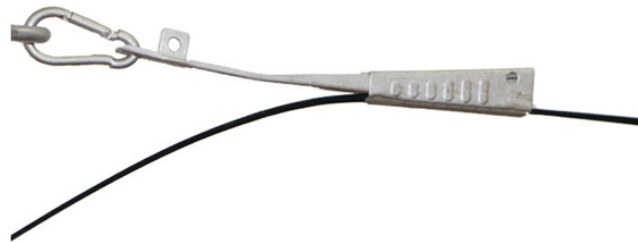

Belarusian Smart Distribution Box Customization Factory