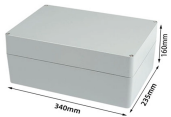

VCSEL laser is a surface-emitting semiconductor light source that emits laser beams in a direction perpendicular to its top surface. Its major application fields are LiDAR systems, telecom, 3D ...