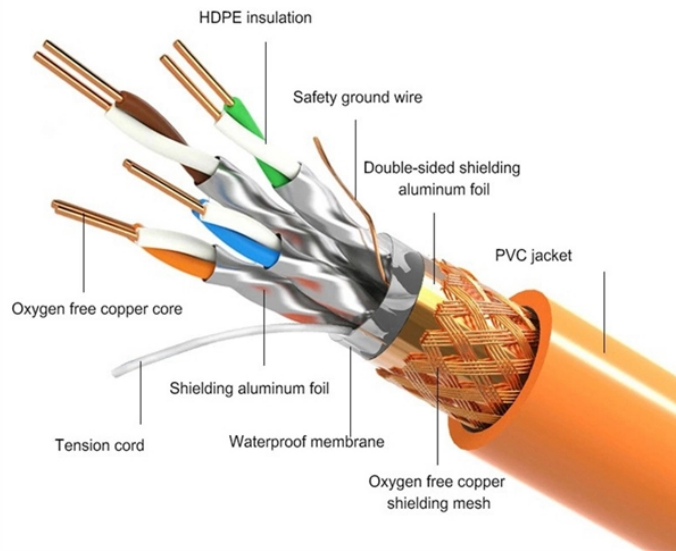

Barbados supplier Vertical Cavity Surface Emitting Laser SFP

PRODUCT DETAILS

Barbados supplier Vertical Cavity Surface Emitting Laser SFP

We give manufacturers a free & open marketplace for their products, and offer selling partner or advertising memberships for companies who wish to increase their visibility and orders.

Cavity Surface Emitting Laser (VCSEL). The OPV300 and OPV310 are designed to be utilized for sensing applications as well as air transmission of data. The OPV314 is desig

Compare market size and growth of Vertical Cavity Surface Emitting Laser Market with other markets in Technology, Media and Telecom Industry

VCSEL laser is a surface-emitting semiconductor light source that emits laser beams in a direction perpendicular to its top surface. Its major application fields are LiDAR systems, telecom, 3D ...

850nm MMF X2 Transceiver 10Gbase SR SC Fiber Module CE ROHS Certification Product Features Compatible with X2 MSA Rev2.0b Support of IEEE 802.3ae 10GBASE-SR at 10.3125Gbps ...

A Vertical-Cavity Surface-Emitting Laser (VCSEL) is a type of semiconductor laser that emits light perpendicular to the surface of the chip. This design allows for efficient production and integration ...