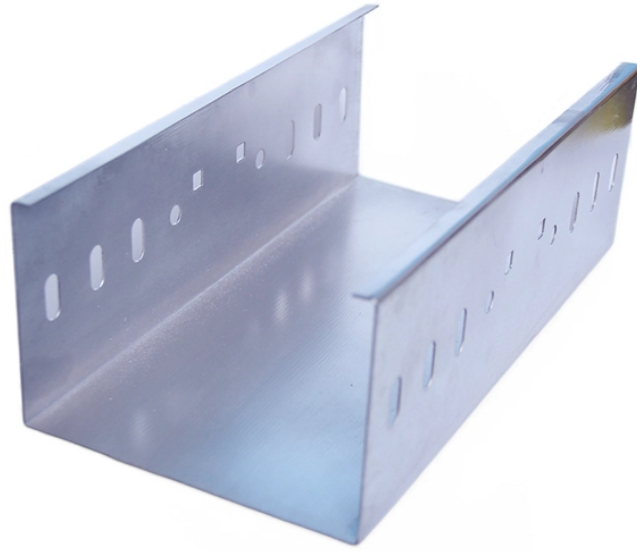

Barbados Warranty Pluggable Optical Module 25G

Barbados Warranty Pluggable Optical Module 25G

Each SFP28 transceiver module is individually tested in targeted switch, it is fully compliant with the SFP28 MSA, CPRI and eCPRI standard. Featuring low power consumption, high speed, this 25G ...

Our 25G SFP28 ER Optical Transceiver selection is the perfect option for transmitting high-speed data transmission over long distances. These Single-Mode Fiber Optical Transceivers are equipped with ...

An SFP28 (Small Form-factor Pluggable 28) transceiver is a compact optical module designed for 32G Fibre Channel (FC) and 25G Ethernet applications. It provides a streamlined upgrade path from 10G ...