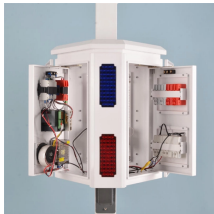

Barbados Explosion-proof Distribution Box Distributor

Barbados Explosion-proof Distribution Box Distributor

LoRawan outdoor base station

Warom specializes in manufacturing explosion-proof electrical equipment, with products covering explosion-proof lighting fixtures, explosion-proof distribution boxes, explosion-proof control ...

“Heathersway” Crn. Culloden Road St. Michael Barbados BB14018 Telephone: +1 (246) 436-5813 WhatsApp: +1 (246) 836-1005 Fax: +1 (246) 427-8034 E: info@gdibarbados * * *

Atex control stations, explosion protected control units and distribution boxes made stainless steel maritime grade AISI 316L or AISI 304L. Atex Delvalle provides a custom build facility for Hazardous ...

These are available in a range of materials including Stainless Steel, GRP & Sheet Steel from IP42 (Indoor) to IP 66 (Outdoor) Applications.

The boxes can be combined and installed freely to save space and meet the requirements of various distribution systems. Client requirements incorporated on request.

BARTEC offers one of the most extensive ranges of explosion-proof and substance-resistant components, devices, and systems for controlling, switching, and connecting for hazardous areas ...

The explosion-proof distribution box safely delivers power in hazardous zones (oil, gas, chemical plants) with rugged, spark-resistant casing—ATEX/IECEX, IP66 certified for reliable operation in explosive ...