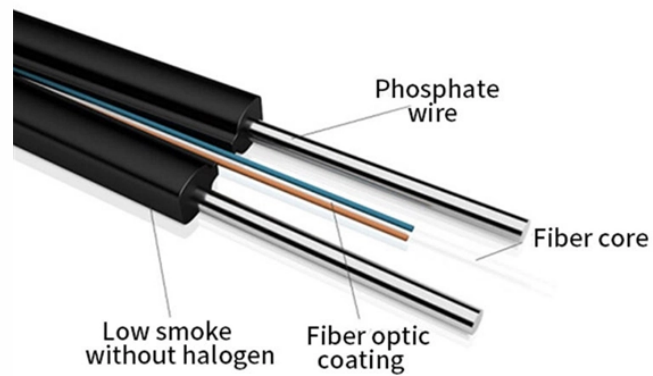

Barbados Dual Power Distribution Box Price