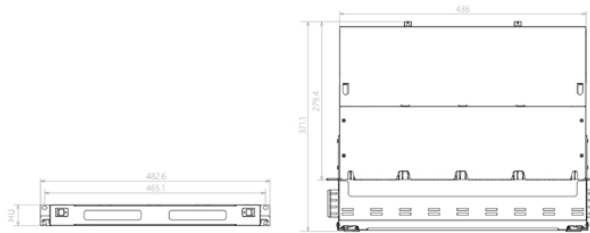

Barbados Certified Laser Diode 100G

Component Diagram

Key dimensions

Barbados Certified Laser Diode 100G

6Wresearch actively monitors the Barbados Laser Diode Market and publishes its comprehensive annual report, highlighting emerging trends, growth drivers, revenue analysis, and forecast outlook. ...