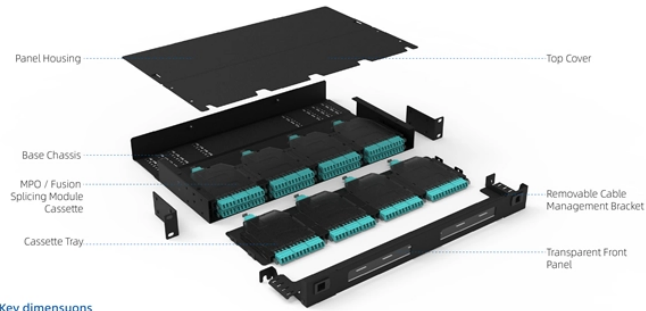

Barbados Certified Laser Diode 100G

Component Diagram

Key dimensions

Barbados Certified Laser Diode 100G

6Wresearch actively monitors the Barbados Laser Diode Market and publishes its comprehensive annual report, highlighting emerging trends, growth drivers, revenue analysis, and forecast outlook. ...

Laser diodes are semiconductor devices which convert an injected electrical power into an output of concentrated light at a specific wavelength, coherence and phase. Their fundamental structure is ...