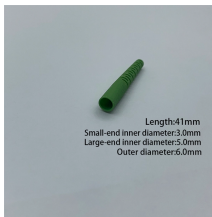

SHOP laser diodes, laser controllers & more. Advanced performance products for laser scientists & engineers.