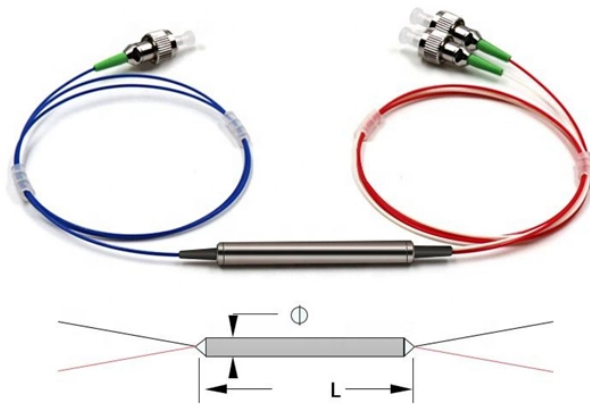

## Bangladesh Zhengda Cable Tray Supply

## Bangladesh Zhengda Cable Tray Supply

Ladder Cable Trays & Accessories in Bangladesh  
We manufacture the best ladder cable trays and their accessories in Bangladesh. We also supply high quality ladder cable trays in Bangladesh. Standard ...

Our cutting-edge cable tray systems were developed to provide unmatched safety and ease of maintenance in Bangladesh. Our cable trays are long-lasting, resistant to corrosion, and suitable for ...

We supply corrosion-resistant, fireproof, and heavy-duty cable trays that meet international standards (BS, IEC, ASTM). Our products are designed to withstand harsh environments, ensuring long-term ...

High-quality cable trays in Dhaka by JRC Powertech. Custom sizes, ...

Metallic cable trays are designed & manufactured for the safe and easy laying of cables from one position to another compliant to NEMA standard. SYSTECH has designed the best cable trays & ...