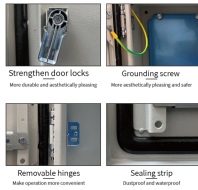

Bangladesh Complete Distribution Box Custom Manufacturer

- ✓ IP65/IP55 OUTDOOR CABINET
- ✓ OUTDOOR TELECOM CABINET
- ✓ OUTDOOR ENERGY STORAGE CABINET
- ✓ 19 INCH

Bangladesh Complete Distribution Box Custom Manufacturer