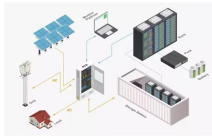

With our manufacturing expertise, we have even gained recognition as one of the reputed Cable Tray Manufacturers in Bahrain. Supported by skilled professionals, we are capable of manufacture ...