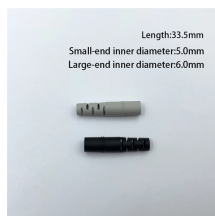

The document provides details for designing the electrical distribution box and circuits for a residence. It includes specifications for the main circuit breaker such as size, type, and tripping capacity.