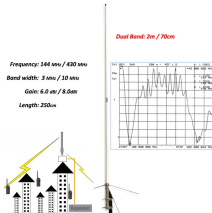

Our advanced cable tray production line is engineered to provide automated forming, punching, and cutting processes for various types of cable trays, including perforated, ladder, and solid-bottom trays.