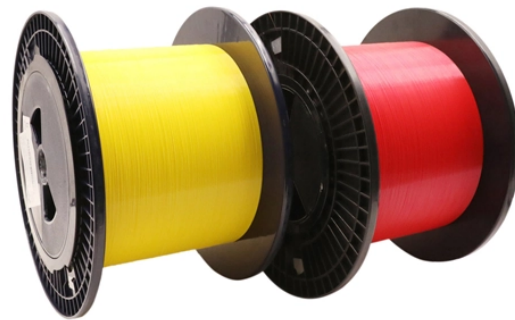

Backup power supply for AC row cabinet

Backup power supply for AC row cabinet

1 kVA / 900 Watt Convertible Rack Mount/Slim Tower Power Conditioner, Voltage Regulator, & Battery Backup UPS (Uninterruptible Power Supply) With Surge Protection.

Types of UPS Battery Backups: There are three types of UPS battery backups available: line interactive, standby, and online double-conversion. They all work a bit differently, so choose the type that best ...