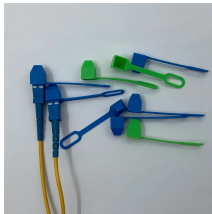

Browse power distribution boxes with circuit breaker protection and multiple outlet configurations. Shop durable solutions for construction and emergency use.