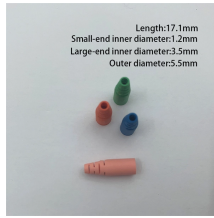

Austrian wholesale price 10G optical switch

MTP MPO SC-Type Fiber Adapter

Austrian wholesale price 10G optical switch

These series supports a flexible combination of speeds from 10G to 400G that allows customers to design networks to accommodate the myriad different applications and east-west traffic patterns ...