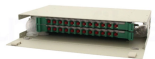

Distribution Boxes BXM (D)8061 Explosion proof
Distribution Boxes Lighting or Power (Ex db ec IIC)

These are available in a range of materials including Stainless Steel, GRP & Sheet Steel from IP42 (Indoor) to IP 66 (Outdoor) Applications.

Safely conduct, connect and distribute energy in hazardous areas with R. STAHL's terminal boxes. We offer bespoke, custom-made terminal boxes and terminal box combinations, as well as standard ...

Atex control stations, explosion protected control units and distribution boxes made stainless steel maritime grade AISI 316L or AISI 304L. Atex Delvalle provides a custom build facility for Hazardous ...