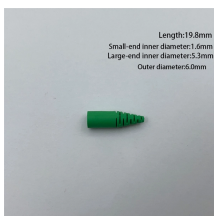

Explosion proof distribution boxes and electrical enclosures are critical components for ensuring safety in hazardous environments. They are designed to contain internal explosions and ...