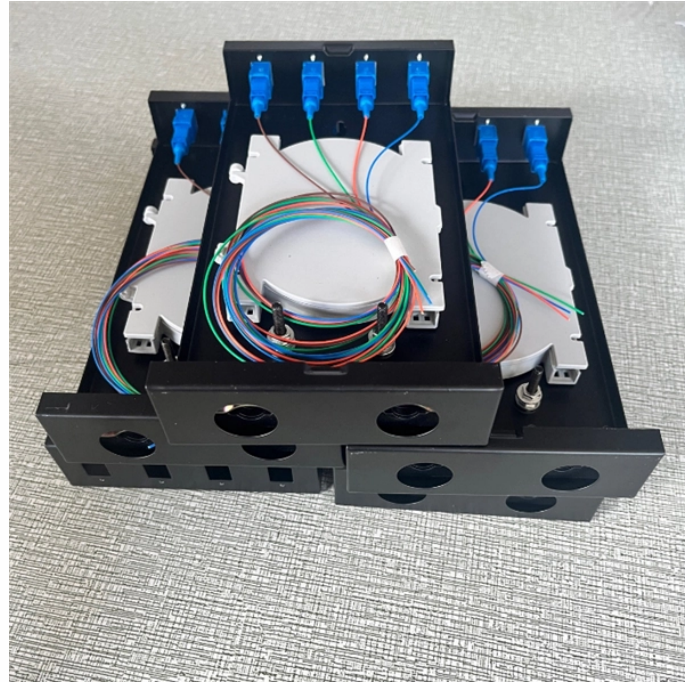

## Austrian Data Center Aluminum Alloy Cable Management System In

Simply cut the aluminium profiles to length and assemble them. An equipotential bonding kit, available as an accessory, can be inserted directly into the slot of the aluminium profile. Through a self tapping ...

Discover how aluminium cable trays are transforming data center infrastructure with durability and efficient cable management solutions.

Precision engineering ensures fast installation, modular expansion, and long service life, even under demanding operating conditions. Aeons cabinet and rack cable ...

Because of their lighter weight aluminum cable trays are easier to install than steel cable tray.

The aluminum cable tray is a lightweight, durable, and cost-effective solution used for organizing and safely carrying electrical and data cables. With easy installation and strong corrosion resistance, it is ...

This article explores the design, benefits, installation practices, and real-world applications of aluminum alloy cable trays, providing actionable insights for your next project.

The aluminum cable tray is a lightweight, durable, and cost-effective solution used for organizing and safely carrying electrical and data cables. With easy installation and strong corrosion resistance, it is ...