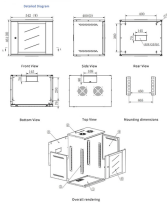

## Australian Hollow-Core Fiber 8 Cores

Specifications are correct at time of printing and subject to change or alteration without notice.

MSS Fibre 8 Core OM3 Indoor/Outdoor Riser Aqua LSZH Jacketed Cable Item Number: CAB-IOR-08-MM3-AQ Packaging Unit: 1 / Metre