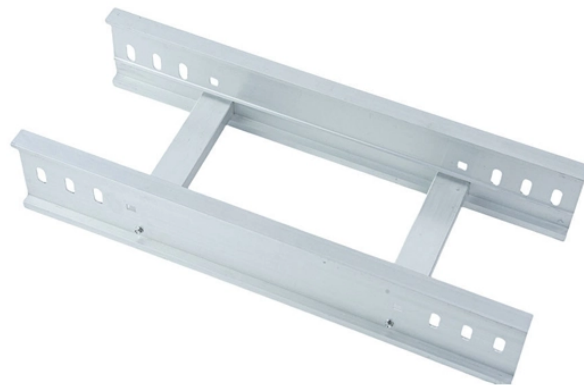

Australian Fiberglass Ladder Cable Trays

Australian Fiberglass Ladder Cable Trays

Access our latest catalogue, which includes the specifications and standards required by Engineers, Maintenance Engineers, and Electrical Contractors in their ...

Ladder Cable Tray systems consists of two longitudinal side members connected by individual transverse members, and is designed for use as a power cable or control cable support system.

Access our latest catalogue, which includes the specifications and standards required by Engineers, Maintenance Engineers, and Electrical Contractors in their Cable Management Design.

Manufactured from premium fire-retardant resins and reinforced with fiberglass for added strength, these trays provide exceptional durability and safety for your critical electrical infrastructure.

Cable Tray Systems Home Products & Services
Cable Tray Systems Fiberglass Ladder Tray