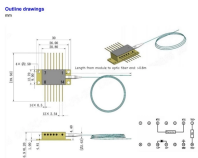

Solar farm operators are now using AI to help speed up and improve the accuracy of solar panel inspections. Defective panels can more easily be identified by deploying drones with computer ...

The solution integrates Sungrow's 1+X modular inverter with a dedicated storage interface, PowerTitan 3.0 with built-in DC/DC module, and the PV-ESS Synergy Management System.