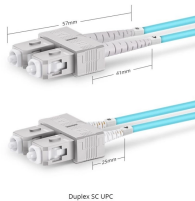

At 4Cabling, our rack server outdoor enclosures and server cabinets are designed to protect your sensitive equipment from these harsh environments, with either an IP45 or IP65 rating to suit the ...

With inbuilt stainless steel filters for dustproofing, a quick and easy knock down assembly for easy assembly and rapid deployment, our range of outdoor enclosures are ideal.