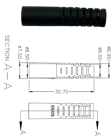

This guide covers the critical steps, from selecting the right electrical cable tray and performing accurate cable fill calculations to managing a safe cable pull through and ensuring all bonding and grounding ...