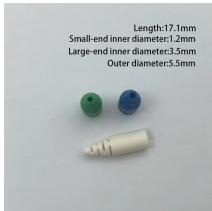

Master cable tray installation and selection with this comprehensive guide. Discover types, benefits, and maintenance tips for efficient cable management in residential, commercial, and industrial settings.

This guide covers the critical steps, from selecting the right electrical cable tray and performing accurate cable fill calculations to managing a safe cable pull through and ensuring all bonding and grounding ...