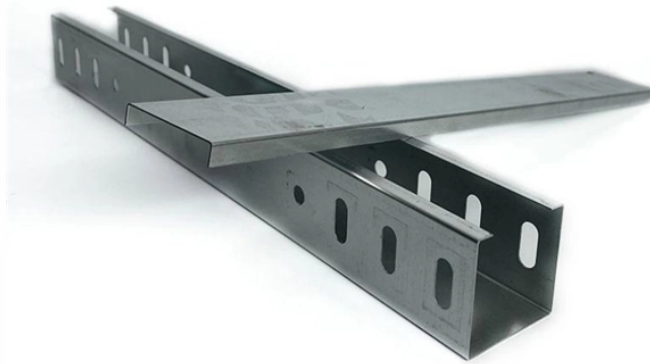

Asian Reinforced Molded Cable Trays

Asian Reinforced Molded Cable Trays

Discover high-quality molded cable trays for efficient cable management. Durable, versatile, and ideal for any installation. Optimize your space today!

Cable Tray manufacturer specializing in cable support systems for electrical installations requiring high strength, durability, and reliable cable load support. Suitable for factories, office buildings, ...

Durable SMC Cable Tray manufacturer. We specialize in high-strength, anti-corrosion FRP/SMC composite cable trays for harsh industrial environments, power plants & rail transit.

Our cable tray factory specializes in producing durable, corrosion-resistant, and lightweight FRP cable trays and GRP cable trays, as well as epoxy cable trays and FRP GRP cable ladder covers.