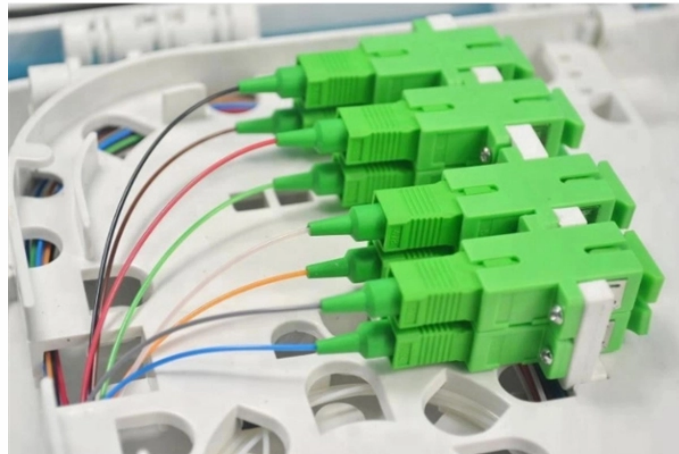

Armenian Single-Mode Well Logging Optical Cable Price

Overview

This report analyzes the Armenian singlemode optical fibre cables market and its size, structure, production, prices, and trade. Below is a description of these types: The standard six-core single mode fiber optic cable. (Outer) 18×0. Once receive your question, the supplier will answer you as soon as possible. Smart Filtering As you select one or more parametric filters below, Smart Filtering will instantly disable any unselected values that would cause no results to be found., Single Armor, Single Jacket, Loose Tube, Zero Water Peak, Dry/Dry. Our reels have a manufacturing variance of up to 5%, you will be billed for the quantity that ships. **IMPORTANT PRICING, CHECKOUT, AND SHIPPING INFORMATION! ***Due to continuous.** Conductor: composed of copper conductors, insulating plastic and steel wire armor. Nominal size of diameter: is divided into: 4. Working temperature: heat grade is.

Armenian Single-Mode Well Logging Optical Cable Price

Discover 6 core single mode fiber optic cables with G657A1/A2 ...

These robust cables are used with mobile closed-circuit TV inspection systems to explore subterranean sewer lines and storm sewers and are offered in multiconductor and armored coaxial constructions. ...