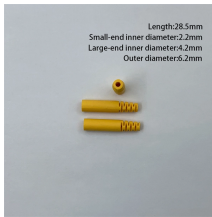

## Argentina Long Distance Optical Cable 4 Cores

\*Multi-bare fibers used, to decrease the outer diameter and cable weight, also convenient for laying and splice □ \*Cable using high property aramid yarn, increasing tension property, and fit for long distance ...