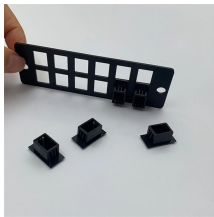

Are there any fiber optic splice trays for sale in Kenya

Are there any fiber optic splice trays for sale in Kenya

Buy Fiber Optic Splice Tray, Fiber Optic Box, Fiber Optical Terminal Box Waterproof 12 Core FTTH Fiber Optic Distribution Enclosure IP65 online in Kenya and get this delivered to your address ...

This tray is designed to organize, protect, and facilitate the termination and splicing of up to 12 fiber optic cores, making it an essential element for managing fiber optic cables in network cabinets, outdoor ...

Buy FIBRE SPLICING TRAY (24F) FOR DOME ENCLOSURE from Hubtechshop in Nairobi, Kenya. Buy! The Fiber optic splice tray is used for optic fiber management, to provide a space for storage ...

Buy high-quality fiber optic accessories from Rapidtech Networks Limited, your trusted supplier offering original products with fast delivery and same day shipping across Nairobi and Kenya.

8 Port fiber tray With SC simplex adapters is Pole and Wall Mountable, perfect for corridors, basements, poles, external walls and more. Made with high-quality plastic and fitted with a rubber gasket, this ...