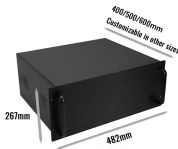

Explore competitive cable tray pricing options featuring durable materials, easy installation, and scalable solutions for efficient cable management in commercial and industrial applications.

Durable Stainless Steel Construction – Made from high-quality 304 stainless steel with a chrome finish, ensuring long-lasting durability and corrosion resistance. Versatile Cable Management – Ideal for ...

Kable Kontrol's high-quality stainless steel cable tray straight sections and accessories are the ideal solution for your cable management needs. Designed with electro-zinc resistance, these wire mesh ...

Order Kable Kontrol Wire Mesh Cable Tray Straight Section, 304 Stainless Steel, 4in W x 2in D x 9.83ft L, KK-4X2X10-304SS at Zoro . Great prices & free shipping on orders over \$50 when you sign in ...