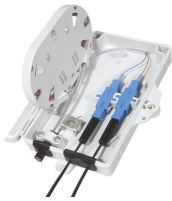

Choosing the right outdoor fiber optic cable is essential for long-term performance, code compliance and installation efficiency. The below article is a practical guide to common outdoor fiber ...