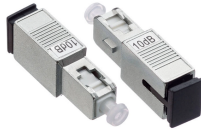

Are fiber optic splice reels available in single-mode and dual-mode versions

Are fiber optic splice reels available in single-mode and dual-mode

The L-com FOT-RMSP-AMU is a reusable mechanical fiber optic splice that is cost effective and easy to install. The FOT-RMSP-AMU is for 125um clad fiber cable and will accept buffer sizes from 250um to ...

The reel includes a side reel flange. The connectors are assembled using the ...

Whirlwind is proud to introduce Battle Flex, the worlds toughest fiber optic cable made. Available in both single and multimode. Each Battleflex™ cable contains four individual fibers.

Fiber Instrument Sales (FIS) now offers patch and splice cassette kits that accept up to 12 SC fiber connections or 24 LC fiber connections. The configurations are available in UPC and APC ...

High quality optical fiber mechanical splices such as 3M Fibrolk, Corning Camsplice, AMP CoreLink, Siemon UltraSplice, and more. All In Stock.

The reel includes a side reel flange. The connectors are assembled using the Neutrik opticalCON ADVANCED system, which adds lockable, waterproof metal caps and rubber guards, especially ...

The hub has 608ZZ ball bearings for the smooth action. The cable's LSZH outer covering ensures a prolonged product life. A fiber optic cable reel will support cables for many years. Internal parts can ...