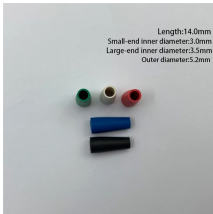

Quickly convert Central Standard Time (CST) to time in Seattle, Washington with this easy-to-use, modern time zone converter.