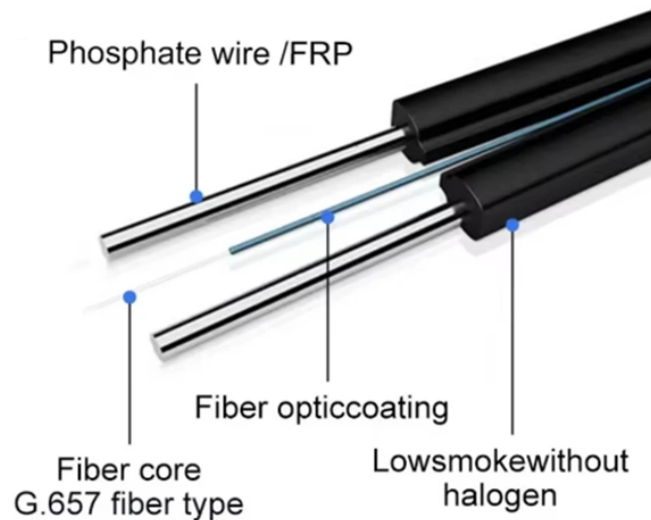

Are busbar connectors waterproof

Overview

The busbar may be waterproof, but your individual connections still need protection. Have you ever struggled to fit a bulky bus bar in a tight area?

Well, this product may be your solution to both of those struggles. With its rugged housing and sealed construction, it's ideal for marine, off-road, and industrial power distribution where reliability is critical. Tin Plated Copper battery terminal mount busbar. Insert-molded stainless steel stud eliminates need for securing nut and allows high torqueing. Amphenol offers high-performing, low-resistance Busbar connectors with designs to conveniently distribute power between busbars, cables, and circuit boards. Connectors. A waterproof busbar gives every circuit a clean, organized, and corrosion resistant connection point, which is why many marine electricians consider it the backbone of a dependable electrical setup.

Are busbar connectors waterproof

Provides secure water-resistant bussing for harsh environments. The single side nesting design allows for wire entry from one side to maximize space.

The Central Time Zone is a time zone in parts of Canada, the United States, Mexico, Central America, and a few Caribbean islands. It is one hour behind the Eastern Time Zone.