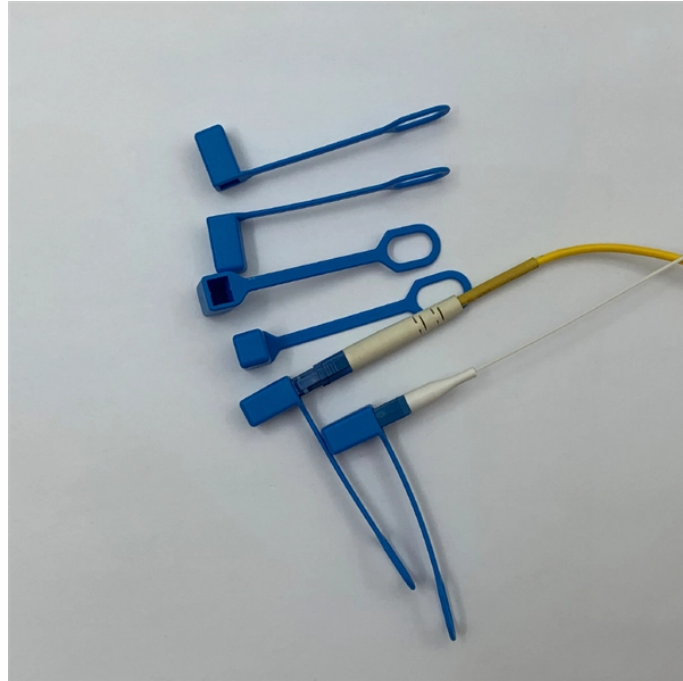

Anxin Industrial Managed Rail Switch

Anxin Industrial Managed Rail Switch

We offer toughened, industry-specific products with multiple industry certifications, such as parts of the EN 50155 standard for rail applications, IEC 61850-3 for power automation systems, and NEMA TS2 ...

Ethernet Switches ce-to-performance ratios. Our comprehensive portfolio includes unmanaged switches, managed switches, PoE switches, rackmount switches, and switches designed for use in the rail ...

Industrial Ethernet PLANET Industrial Ethernet equipment is compliant with various industrial protocols and ITS certifications such as MQTT, Modbus, SCADA, EtherCAT EN50155 and E-Mark to meet all ...

Manufactures panel pc, industrial monitor with touch screen, network application appliance and embedded motherboard for industrial automation.

Moxa offers a diverse array of Industrial Ethernet Switches & Routers, including unmanaged, managed, PoE, and rackmount switches, along with models designed for the rail industry that comply with parts ...