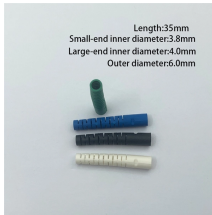

Angola Optical Module 2 5G

Angola Optical Module 2 5G

This high-speed optical module is designed to provide data transfer ...

2.5G SFP transceiver, 2.5G single mode SFP fiber optical module, 1310nm DFB laser and PIN photo detector, 10Km~20Km transmission with SMF