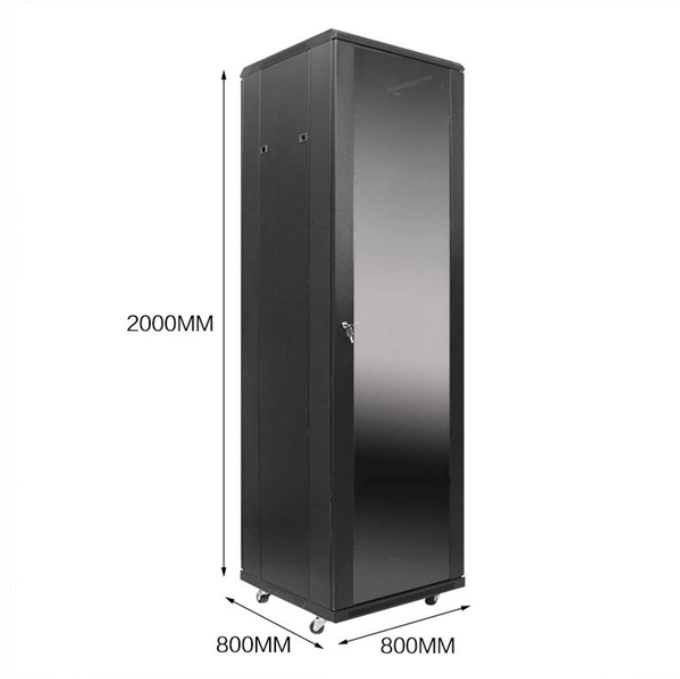

## Angola Optical Modulator QSFP

Confused about SFP+, SFP28, QSFP+, QSFP28, QSFP56, QSFP-DD, QSFP112 vs OSFP? We've got you covered. Read to discover the key differences.

QSFP-DD (Quad Small Form Factor Pluggable-Double Density) is a new modular connector system that utilizes a dual-density, four-channel, small, hot-swappable optical module ...