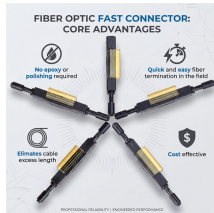

Geographical and historical treatment of Angola, including maps and statistics as well as a survey of its people, economy, and government.