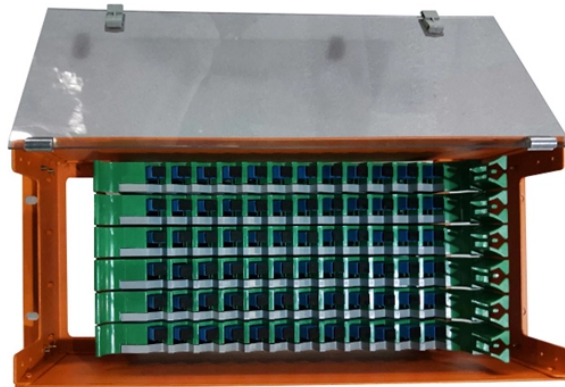

Angle of cable tray support brace

Angle of cable tray support brace

Contact us today for your custom or standard sized support bracket needs. Supports should be located so that connectors (splice joints) between horizontal runs fall between the support point and quarter ...

Cable Tray Adjustable Angle Bracket LB3 brackets can be used for mounting lighting units at adjustable angles and are fixed to both the sidewall and the base of the cable tray.

The radius for cable ladder and cable tray fittings is usually determined by the bending radius and stiffness of the cables installed on the cable ladder or cable tray.

These three qualities make the Cablofil Wiremesh Cable Tray system preferred by installers.

Learn about the different types of cable tray support, including rod supports and angle steel supports, and how to choose the right one for your electrical installation needs.

Available for Unistrut, angle, or Snap Track.

The load capacity of the cable trays according to the support width can be read off in the diagram using load curves - here, shown as an example for a cable tray with the tray widths 100 to 600 mm.