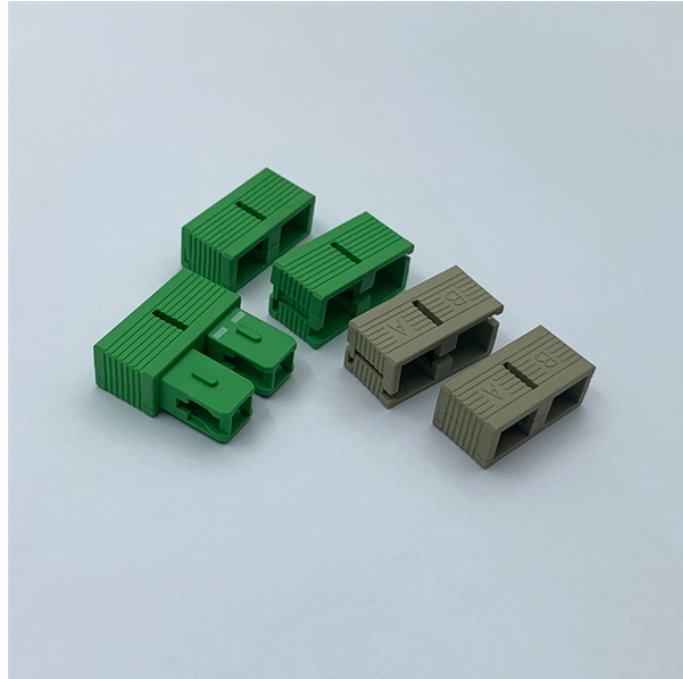

## Andorra Overseas Warehouse SFP Optical Module PAM4

The Active Optical Cable assemblies support 400G PAM4 applications and are available in standard lengths up to 100 meters including 1:2, 1:4 and 1:8 breakouts.

The 50GE PAM4 optical module uses the QSFP28 encapsulation mode, LC optical interfaces, and single-mode optical fibers. The transmission distance is 10/40 km, and the maximum power ...

HW QSFP-100G-LR4 compatible QSFP28 transceiver module is designed for use ...

The Cisco's QDD-400G-VR4 Module (Figure 5) is a hot pluggable optical transceiver compliant with 400G Ethernet. The optical interface supports bit rates of 53.125 GBaud PAM-4 per ...

200G/400G/800G optical module features up to 40km transmission distances using QSFP56/QSFP-DD footprints for data center interconnect applications - FiberMall

It's often used with 400G DR4 transceivers with splitter fibers to link new 400G-PAM4 systems to legacy 100G (4x 25G-NRZ)-based systems. With 100 percent factory testing in end-to-end configurations, all ...