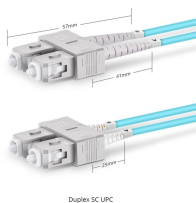

Fusion splicer power supplies, fiber optic connector cleaners, fiber cleaver blades, carbide fiber scribes, fiber couplers, OTDR launch cable boxes and replacement electrodes that are used to make the ...