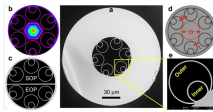

A very extensive product model database for Revit is available on the BAKS website. Download the model database today and shorten the time for designing electrical installations in your project.