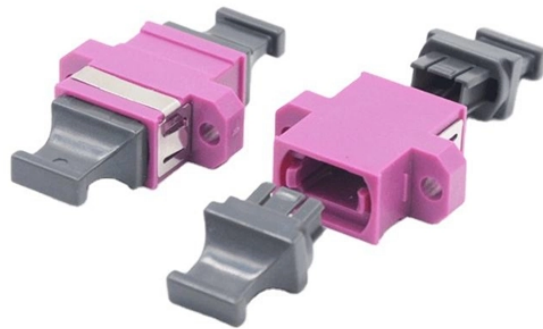

Andorra Field Spectrometer Price Quote