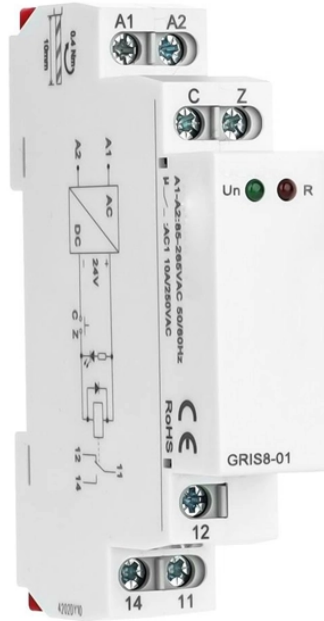

## Andorra Alloy Cable Tray Laying

## Andorra Alloy Cable Tray Laying

Cable tray installation must comply with specific technical standards to ensure electrical safety, system reliability, and long-term maintainability. This document ...

Widths of 8 and 15 millimetres enable flexible adjustment to different cable trays, cable ladders and cable volumes. With the help of the matching SBV tightening strap locks and 576 spring chuck, the ...