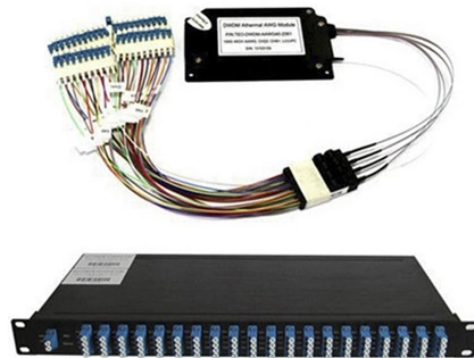

Amplifier with light

Amplifier with light

Elevate your music experience with the 10W Portable Guitar Amplifier, designed for both beginners and seasoned musicians. This compact amplifier delivers an immersive stereo sound with its two four ...

Explore a wide range of our Led Light Amplifier selection. Find top brands, exclusive offers, and unbeatable prices on eBay. Shop now for fast shipping and easy returns!

Here we offer LED power amplifiers and LED signal amplifiers for different light strips. The main purpose of these amplifiers is to increase the number of LEDs under the same control system and extend the ...

RGB LED Power Amplifier 24A 3 Channel Data Signal Repeater for 5050 Light Strips, 12V/24V DC PWM RGB Controller Extender, 288W-576W Output for High Load LED Lighting Systems

If you aren't sure which power amplifier best fits your needs and skill level, then check out our helpful articles, where we talk about the best power amplifiers for live sound and much more.

Researchers at Stanford have developed a compact optical amplifier that dramatically boosts light signals using very little power. By recycling energy inside a looping resonator, the device ...

An optical amplifier is a device which receives some input signal light and generates an output signal with higher optical power. Typically, inputs and outputs are laser beams (very rarely other types of ...