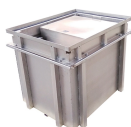

Shop U.S.-made outdoor telecom enclosures, NEMA cabinets, and weatherproof electronics cabinets. BABA-compliant, built for any environment.

Protect your outdoor electrical connections from rain, snow, sun & dust with our durable, UL Listed Daier outdoor junction boxes. Find the perfect size & style for outlets, switches, lights & timers. Shop now!

With a clear cover for easy monitoring, flame-resistant materials, and effortless wall mounting, this breaker box is perfect for solar systems, EV charging stations, and more.

American Distribution Boxes are made of high-density polyethylene for years of dependable use. They are non-corrosive, strong, and lightweight for easy handling. Inlet and outlet elevations are positioned ...