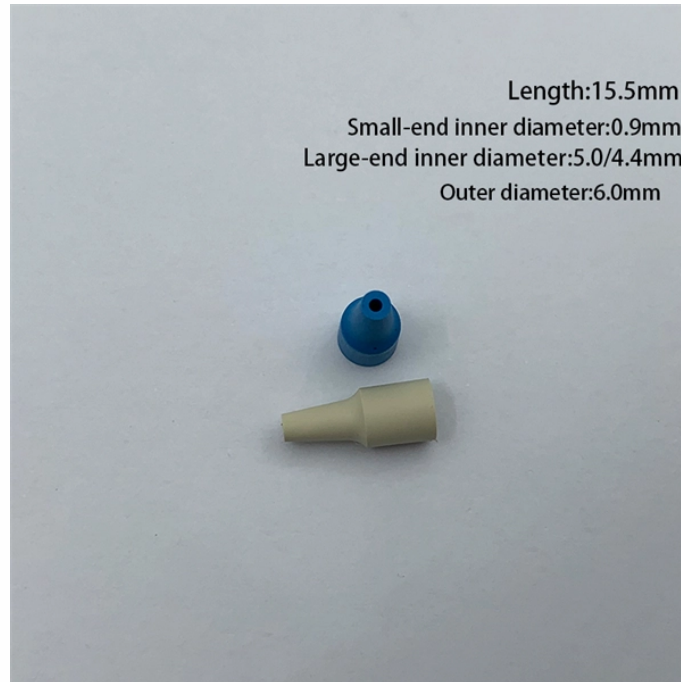

American Tray Cable Tray Factory