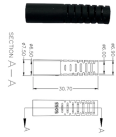

Hubbell Power Systems, Inc. above ground enclosure products come in a multitude of styles, sizes and material composition so you can select the best fit for your application.

Modular zone distribution system for raised floors, improving cable management and installation.

Contact Us

For more information, pricing, or custom network solutions, please contact us:

Website: <https://hashherbcafe.co.za>

Email: hello@hashherbcafe.co.za

Phone: +27 63 814 7295

Address: 15 Galaxy Road, Linbro Business Park, Johannesburg, 2065, South Africa

This document is for informational purposes only. Specifications subject to change without notice.