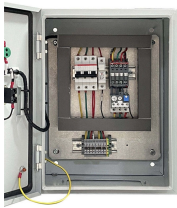

Aluminum plate of secondary distribution box

Aluminum plate of secondary distribution box

Mersen power distribution blocks provide a safe and easy method of splicing ...

Add a secondary panel that swings to mount more components in your enclosure. These mounts allow access to the back wall of your enclosure and both sides of electronics mounted on the swinging panel.

FSC Device Box, 1-Gang, Aluminum Ridge Top, Cast Box. Hub Size: 3/4". Box Depth: 2.00"
Includes: Internal Ground Screw. For Use with Threaded Rigid Metal Conduit.

Mersen power distribution blocks provide a safe and easy method of splicing cables, splitting primary power into secondary circuits and fulfilling requirements for fixed junction tap-off points. Unless noted ...

Mersen power distribution blocks provide a safe and easy method of splicing cables, splitting primary power into secondary circuits and fulfilling requirements for fixed ...

We manufacture NEMA-standard electrical enclosures, wireway, and secondary bussed switchgear. We also design and fabricate non-standard-size products to fit most projects.